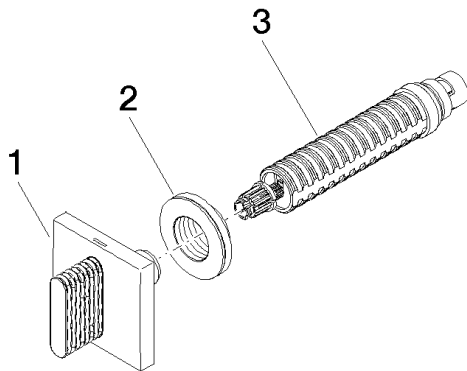

## Required article

NO IMAGE

AVAILABLE

35 607 970-90 0010

Rough for volume control 1/2"

Bathtub - CL.1

Volume Control clockwise-closing cold 1/2" - polished chrome

Article number: 36 627 706-00

### Spare parts list

Number	Item Number	Designation	Number of units
1	90 20 70 053 02-00	handle ( cold )	1
2	09 21 02 108 90	disc	1
3	90 90 03 143 00 90	top	1